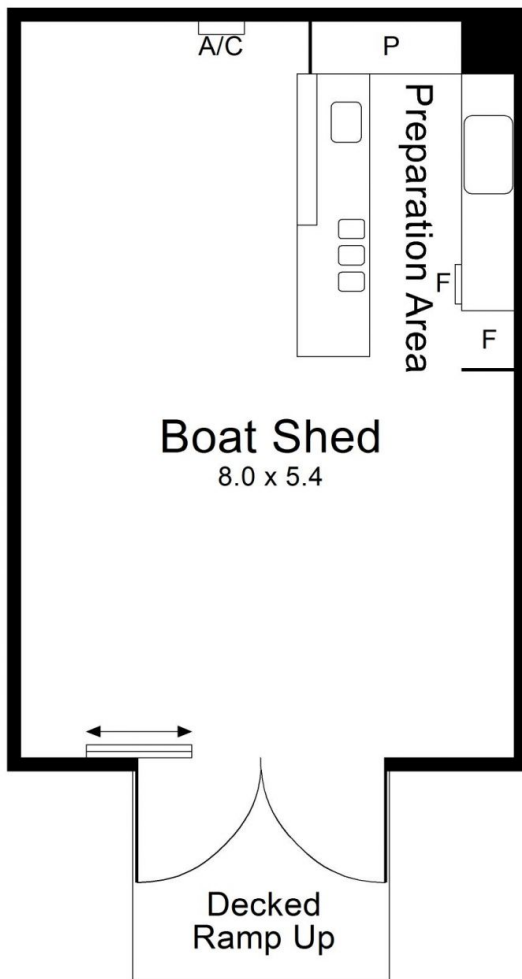

Boat Shed/261 Ricketts Point BEAUMARIS

1 1

THE KING OF ALL BEACH BOXES

\$ 450,000

Your own piece of luxury beachfront real estate! Opportunities like this are few and far between. One of only 3 beach boxes at Ricketts Point, this purple beauty is literally situated on the sand & triple the size of your average bathing box. Fully equipped from head to toe including tiled flooring, preparation area, hot & cold running water & yes, air conditioning!

Internal : 44 m² approx.

This plan has been prepared for marketing purposes only. Please note that all measurements & angles are approximate only, so it is strongly advised that all interested parties should undertake their own investigation into the accuracy of the supplied information. No representations or warranties of any nature whatsoever are given or attended.